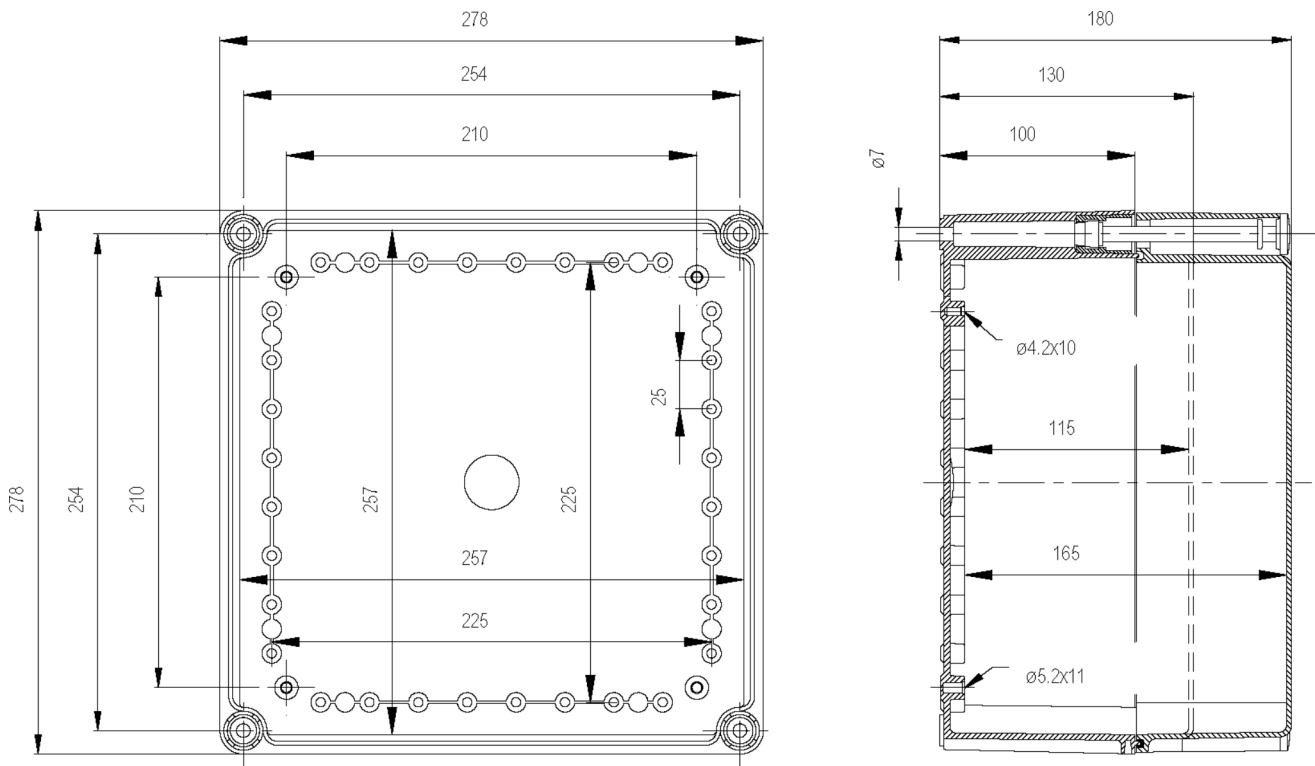

Catalogue No: **PC 282818 T**

TERMINAL BOX SOLID PC IP66/67 H280 x W280 x D180mm CLEAR

Enclosures and Climate Control > Standard Enclosures > Terminal Boxes > Thermoplastic Terminal Boxes > Solid Range > Solid PC Enclosures with Transparent Cover (Mounting Plates Sold Separately)

REFERENCES

IECEX Certificate -

Supplier Declaration of Conformity: -

Installation Guide: -

User Manual: -

Manufacturer Datasheet: -

Manufacturer Catalogue & Product Selection: -

Dimension Diagram