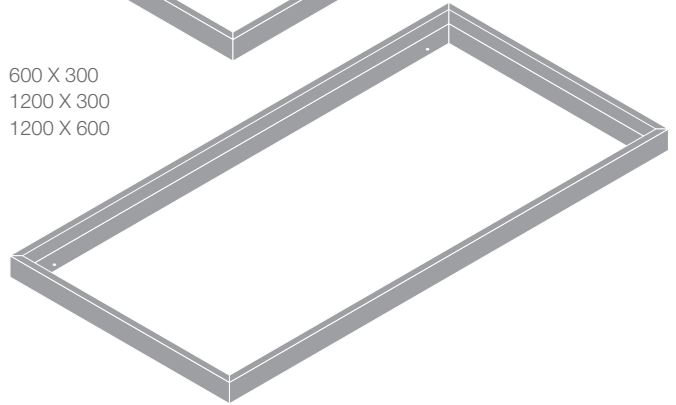

Distributed By:
Reduction Revolution Pty Ltd
www.reductionrevolution.com.au/LED

UNIVERSAL PANEL ACCESSORIES

Surface Mount Kits

Surface Mounting Kit for 600x300	LDVPANDMK0306
Surface Mounting Kit for 600x600	LDVPANDMK0606
Surface Mounting Kit for 1200x300	LDVPANDMK0312
Surface Mounting Kit for 1200x600	LDVPANDMK0612

600 X 600

600 X 300
1200 X 300
1200 X 600

Recessed Ceiling Kits

Recessed Ceiling Kit for 600x600	LDVPANRCK0606
Recessed Ceiling Kit for 1200x300	LDVPANRCK0312
Recessed Ceiling Kit for 1200x600	LDVPANRCK0612