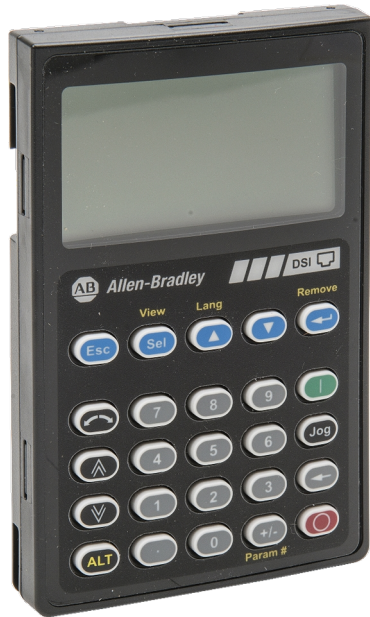

Catalogue No: **22-HIM-A3**

PF 4 HELD PROG INCL 1M CBL

Motor Control and Drives > Variable Speed Drives, Low Voltage > Compact Drives > PowerFlex 4-Class and 520-Class Options > Human Interface Modules (HIM)

PowerFlex Compact Class Hand Held Human Interface Module, Includes 1m Cable

Representative Photo Only
(actual product may vary based on configuration selections)

SPECIFICATIONS

Product Series PowerFlex Drive Accessories