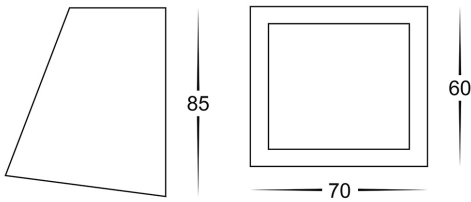

Copper Wedge Step Light

PRODUCT SPECIFICATIONS

Name: Taper
Material: Copper +Stainless Steel base
Colour: Copper (will age over time)
IP Rating: IP44
Lamp Base: G4
CRI: ≥80
Wiring: Parallel
Dimmable: No
Warranty: 2 Years Replacement**

Weathered Copper

DIMENSIONS

COLOUR TEMPERATURE

IP RATING

APPROVALS

Product Ordering

IMAGE	PART NUMBER	COLOURTEMP	LUMENS	INPUT	BEAM ANGLE	INCLUDED LED
	HV3608C-CP	5500K	110lm	12v DC	120°	 1.5w G4 Bi Pin
	HV3608W-CP	3000K	90lm	12v DC	120°	 1.5w G4 Bi Pin