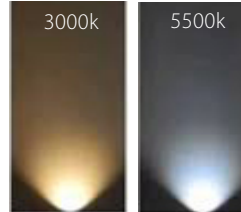

Copper Wedge Step Light

PRODUCT SPECIFICATIONS

Name: Taper
Material: Copper +Stainless Steel base
Colour: Copper (will age over time)
IP Rating: IP44
Lamp Base: G4
CRI: ≥80
Wiring: Parallel
Dimmable: No
Warranty: 2 Years Replacement**

Weathered Copper

DIMENSIONS

COLOUR TEMPERATURE

IP RATING

APPROVALS

Product Ordering

IMAGE	PART NUMBER	COLOURTEMP	LUMENS	INPUT	BEAM ANGLE	INCLUDED LED
	HV3608C-CP	5500K	110lm	12v DC	120°	 1.5w G4 Bi Pin
	HV3608W-CP	3000K	90lm	12v DC	120°	 1.5w G4 Bi Pin